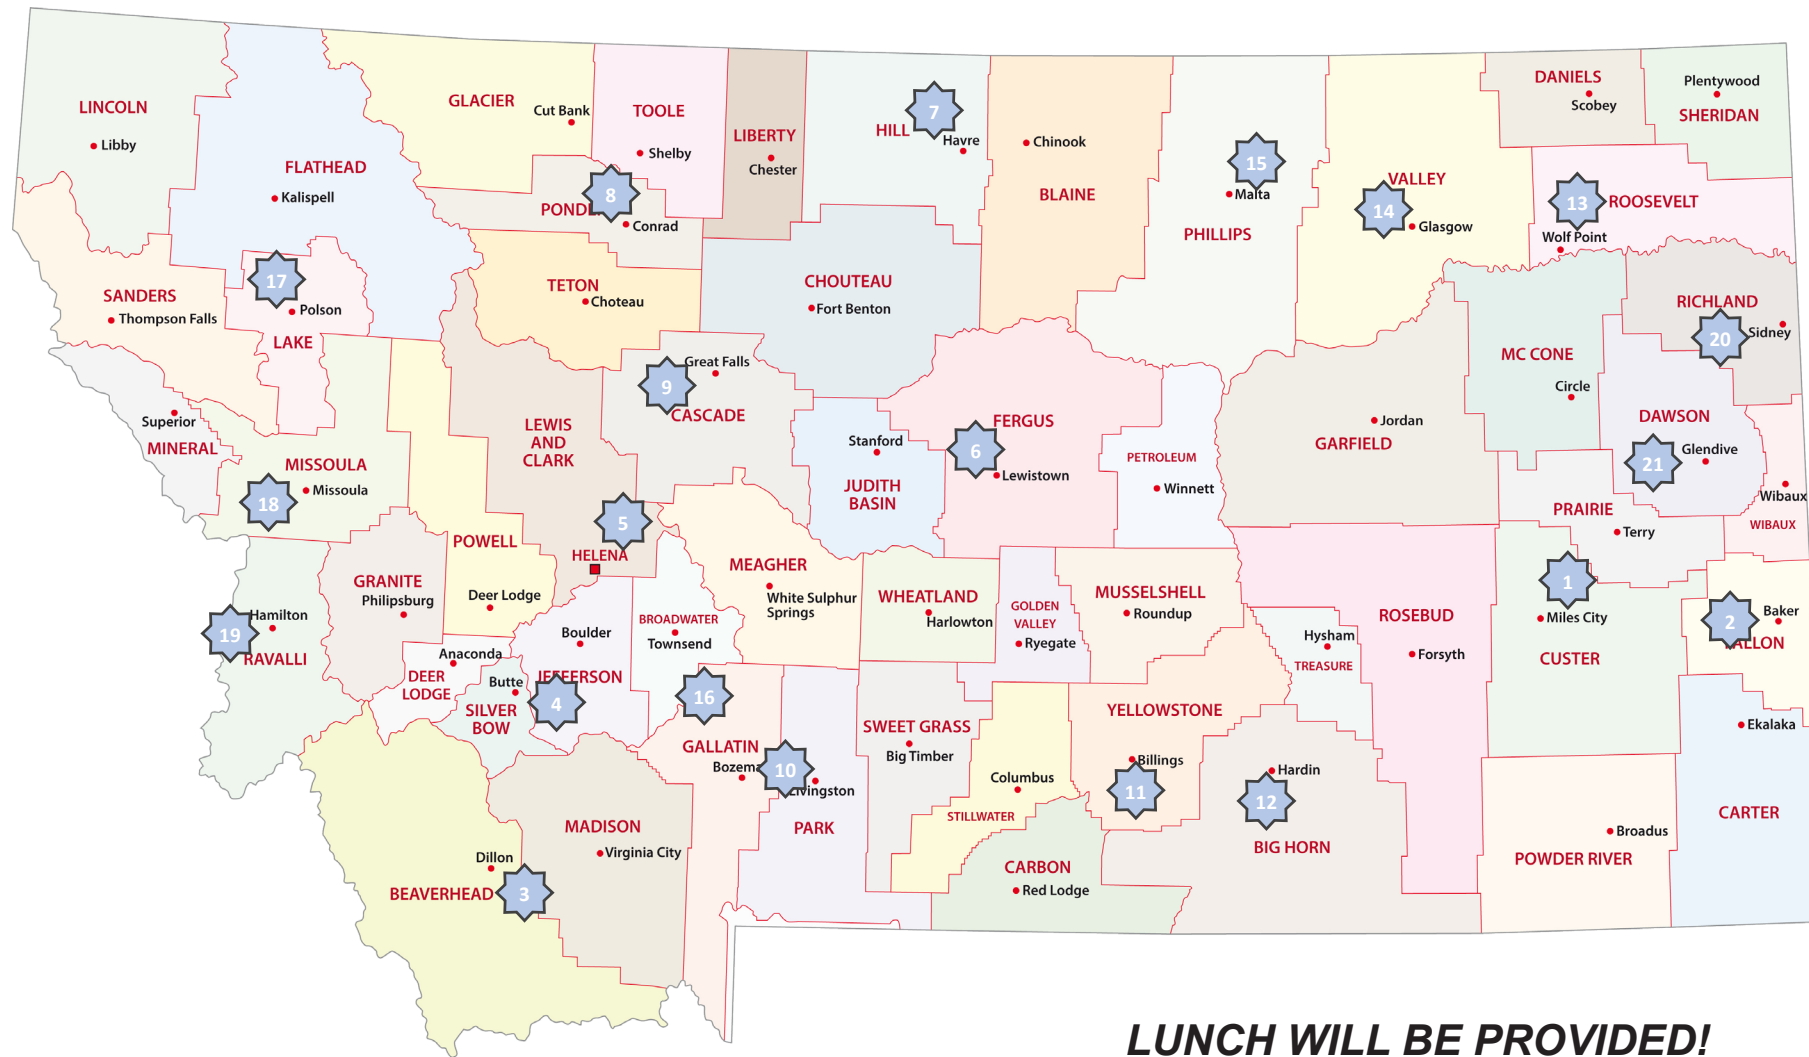

2019 First Responder & Local Government Officials Training

Montana Liquid & Gas Pipeline Association

*\$100 Gift Card given away at each meeting along with Prizes and Giveaways from your local pipeline operators!
EMS CEUs and POST credits available for Law Enforcement*

Location	Date	Time	Location
1 Miles City	Tuesday, January 22, 2019	12:00 PM	Town & Country Club
2 Baker	Thursday, January 24, 2019	12:00 PM	Thee Garage & Steakhouse
3 Dillon	Tuesday January 29, 2019	12:00 PM	Search and Rescue Bldg
4 Butte	Wednesday, January 30, 2019	12:00 PM	NorthWestern Energy
5 Helena	Thursday, January 31, 2019	12:00 PM	Marriott - Delta
6 Lewistown	Friday February 8, 2019	12:00 PM	Yogo Inn (RESCHEDULED)
7 Havre	Tuesday, February 5, 2019	12:00 PM	Duck Inn
8 Conrad	Wednesday, February 6, 2019	12:00 PM	Pondera Golf Club
9 Great Falls	Thursday, February 7, 2019	12:00 PM	Hilton Garden Inn
10 Bozeman	Tuesday, February 12, 2019	12:00 PM	Best Western GranTree Inn
11 Billings	Tuesday, February 19, 2019	12:00 PM	Red Lion Hotel & Convention Ctr
12 Hardin	Wednesday, February 20, 2019	12:00 PM	Super 8
13 Wolf Point	Tuesday, February 26, 2019	12:00 PM	Sherman Inn
14 Glasgow	Wednesday, February 27, 2019	12:00 PM	Cottonwood Inn
15 Malta	Thursday, February 28, 2019	12:00 PM	Great Northern Hotel
16 Belgrade	Wednesday, March 6, 2019	12:00 PM	Holiday Inn Express
17 Polson	Tuesday March 12, 2019	12:00 PM	Red Lion Ridgewater
18 Missoula	Wednesday, March 13, 2019	12:00 PM	Hilton Garden Inn
19 Hamilton	Thursday, March 14, 2019	12:00 PM	Bitterroot River Inn
20 Sidney	Wednesday, March 20, 2019	12:00 PM	Sidney Country Club
21 Glendive	Thursday, March 21, 2019	12:00 PM	Moose Lodge

- TransCanada - Bison Pipeline
- TransCanada - Northern Border
- WBI Energy Midstream
- WBI Energy Transmission